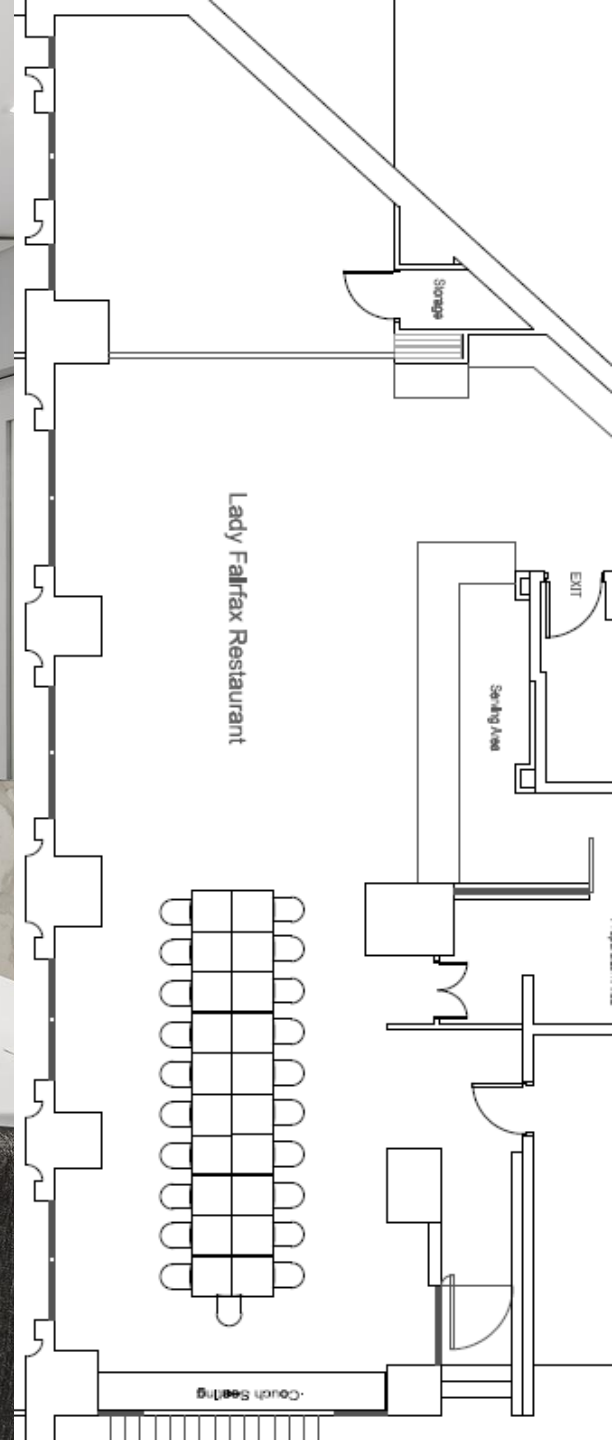

Boardroom Style - Meeting