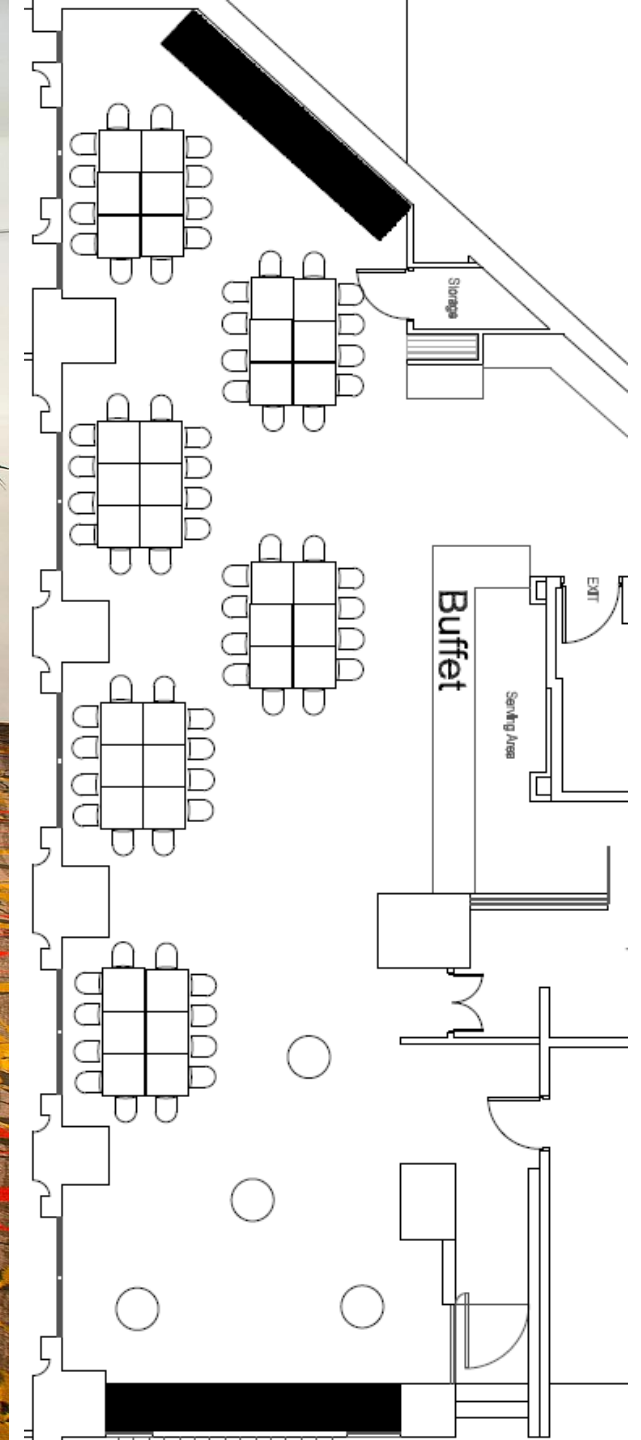

Banquet Style