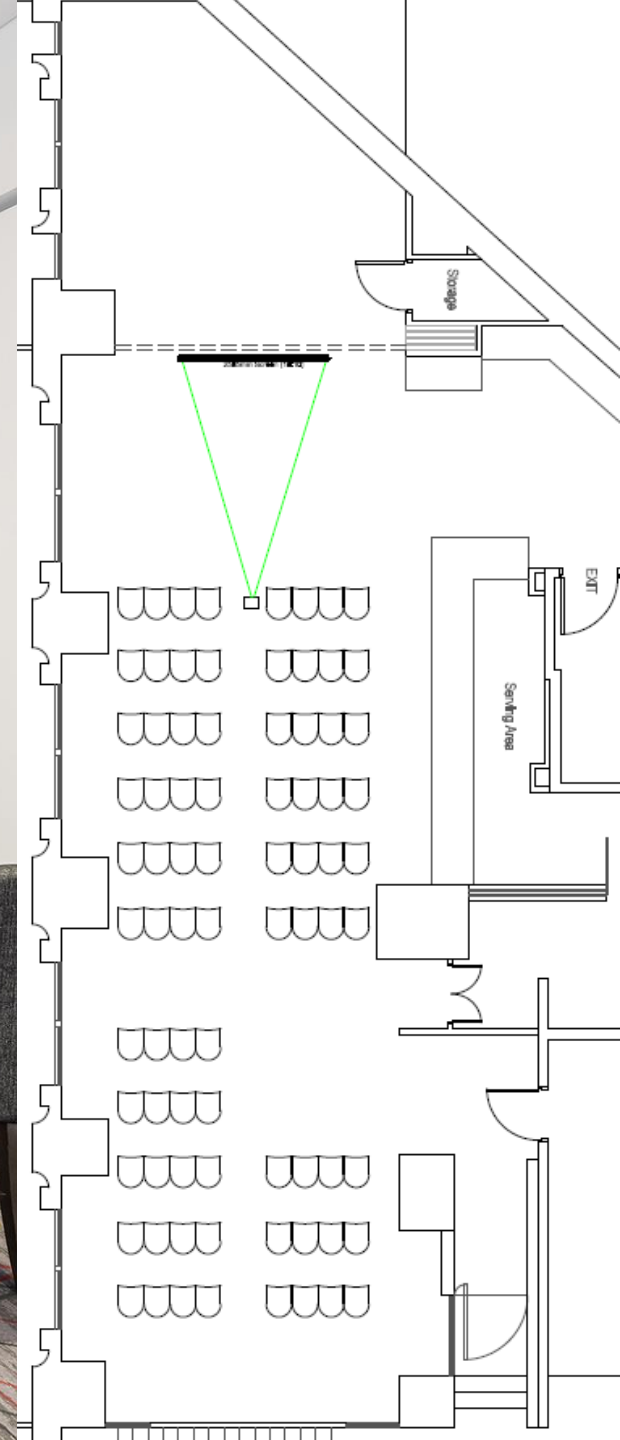

Theatre Style