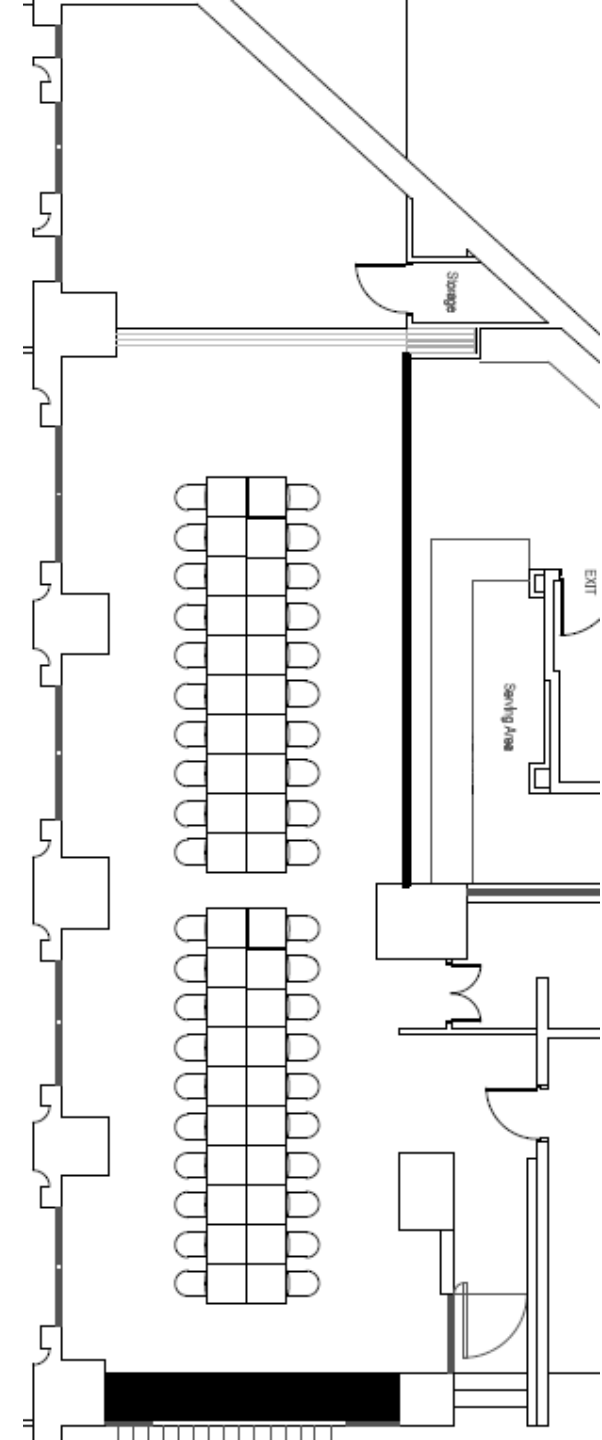

Boardroom Style – Dining