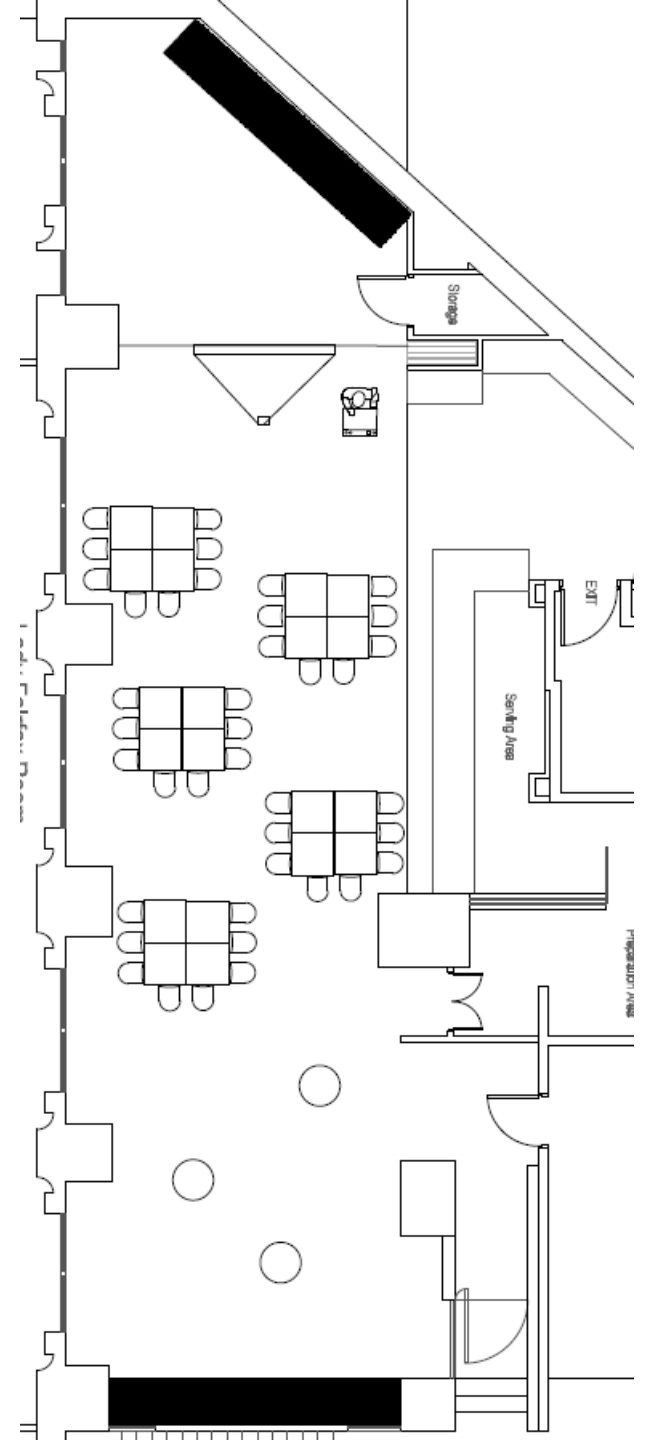

Cabaret Style